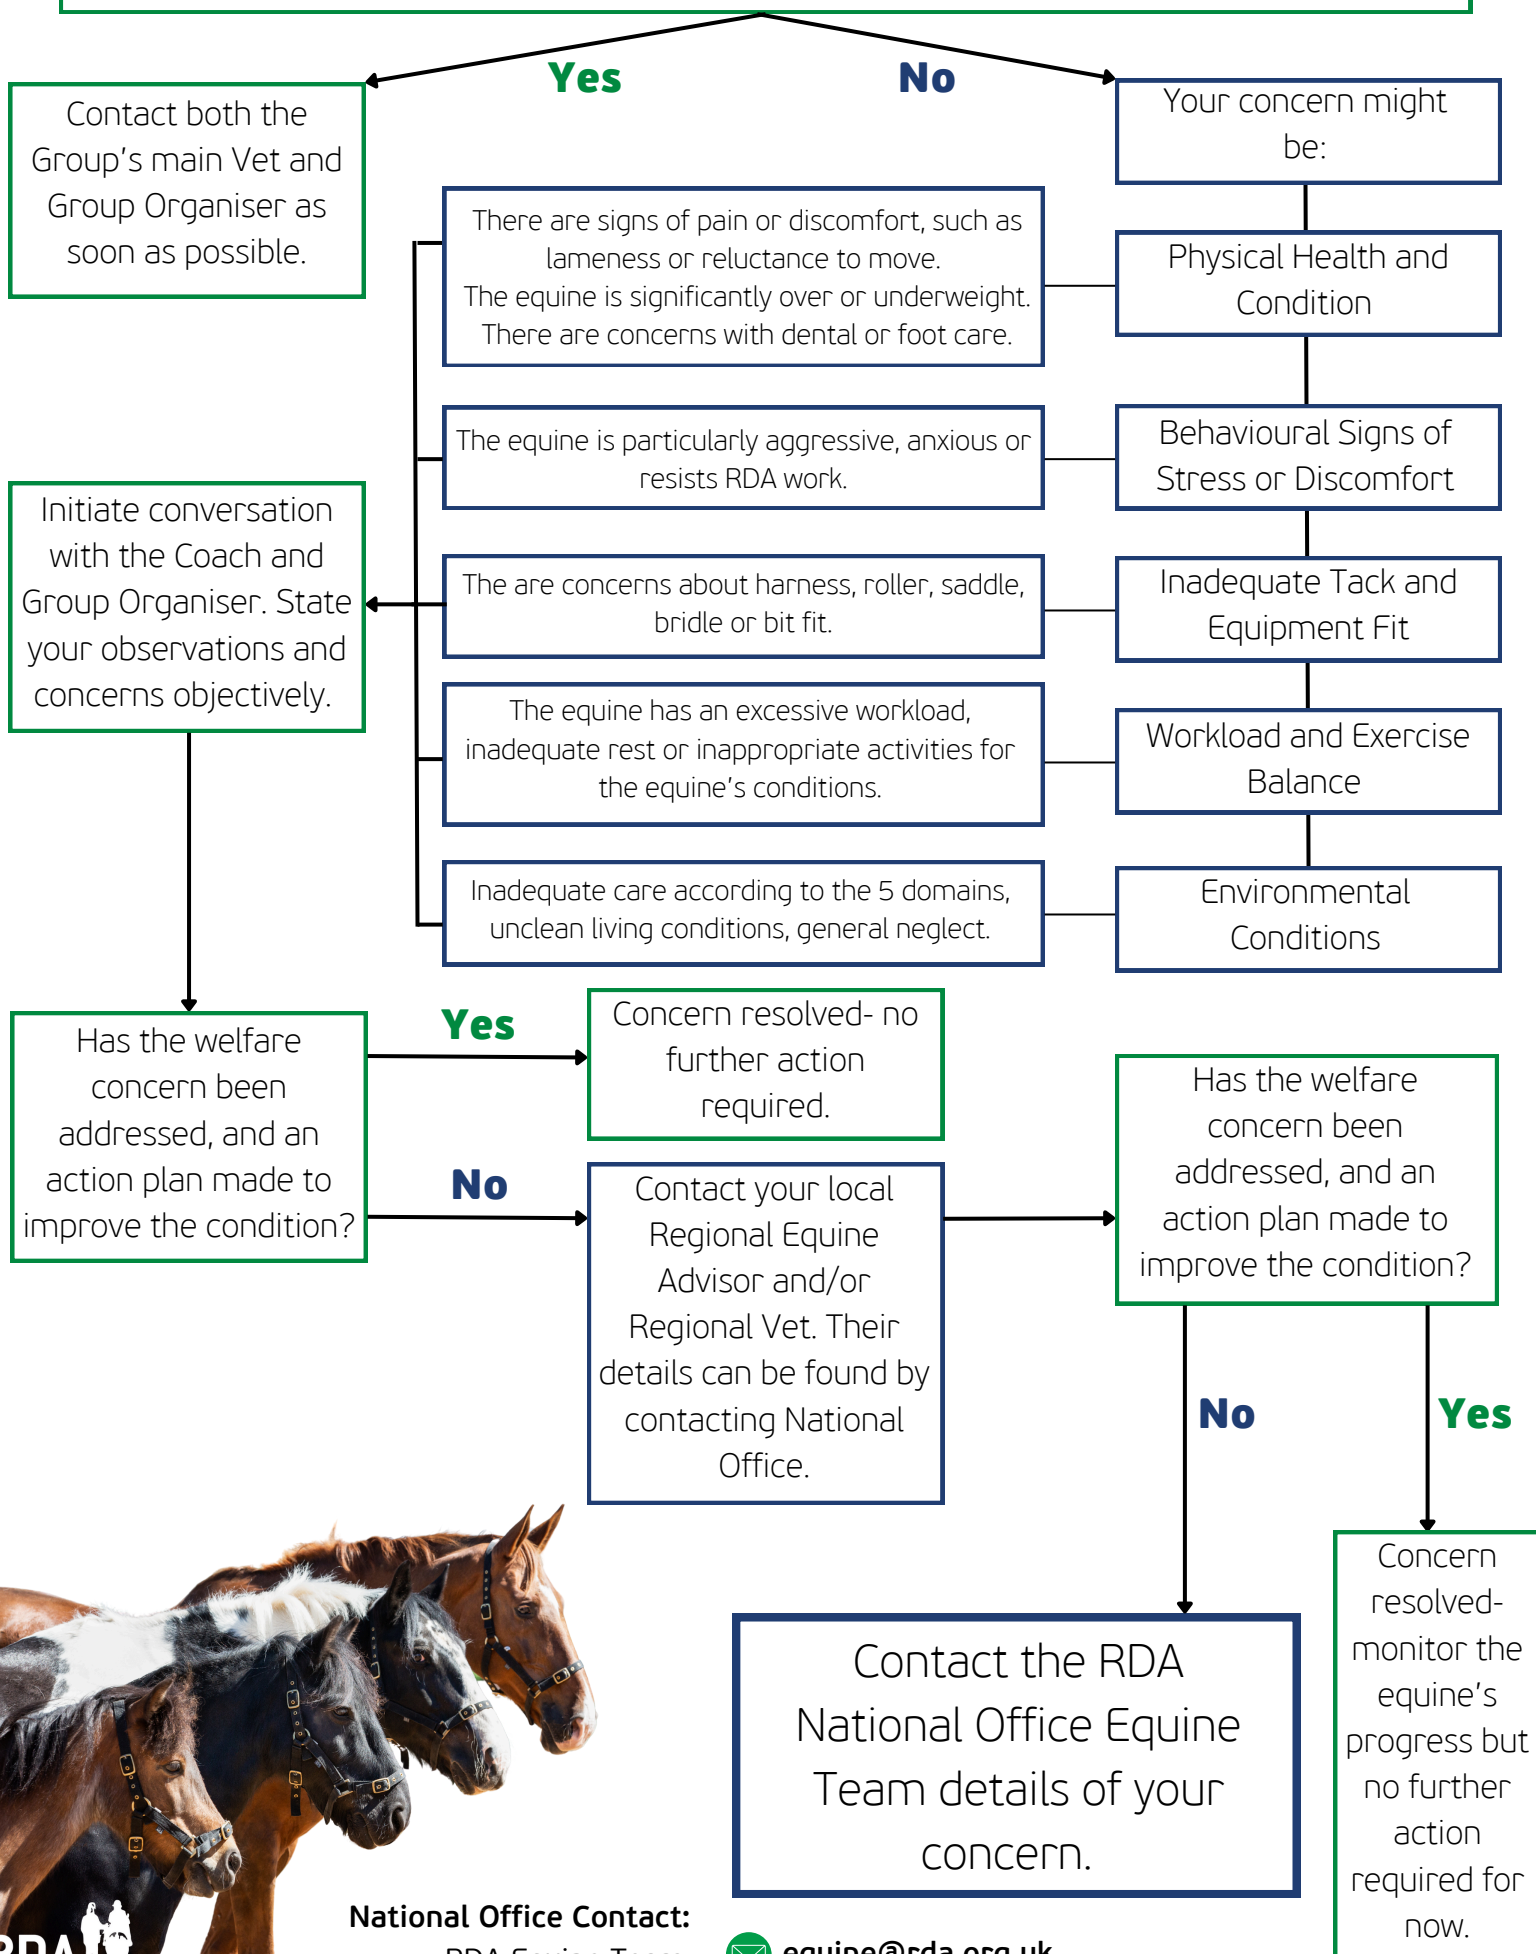

Reporting an Equine Welfare Concern

Is the equine's life at risk? E.g. there is significant bleeding or the equine has collapsed.

National Office Contact:
RDA Equine Team

 equine@rda.org.uk